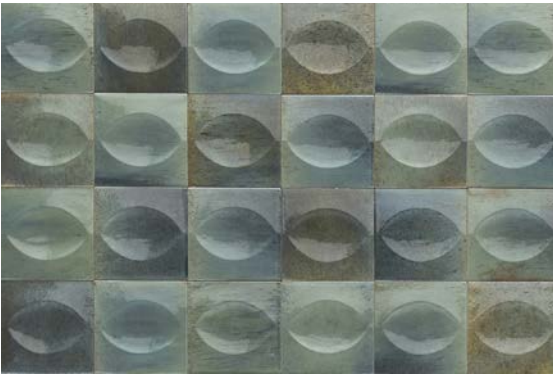

Turchese
60-R8GU