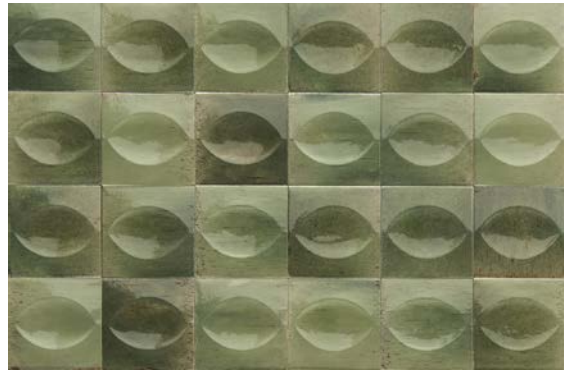

Giada
60-R8GV